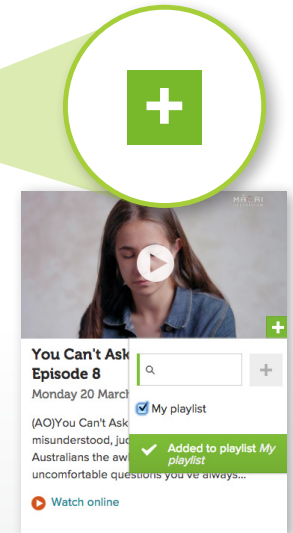

Getting the most from Mai Playlist

1. To get started, make sure you're logged in to the website

2. Wherever there's a green + icon on our website, click to add to Mai Playlist. You can create different playlists depending on who's watching – māmā, tamariki, haka nuts etc.

3. You can find your Mai Playlist in your account area.

4. Now it's time to watch all the stuff you love, uninterrupted!