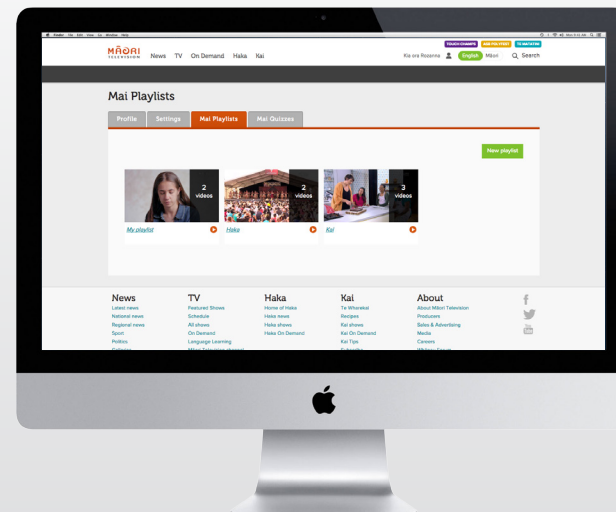

Getting the most from Mai Playlist

1. To get started, make sure you're logged in to the website

2. Wherever there's a green + icon on our website, click to add to Mai Playlist. You can create different playlists depending on who's watching – māmā, tamariki, haka nuts etc.

3. You can find your Mai Playlist in your account area.

4. Now it's time to watch all the stuff you love, uninterrupted!