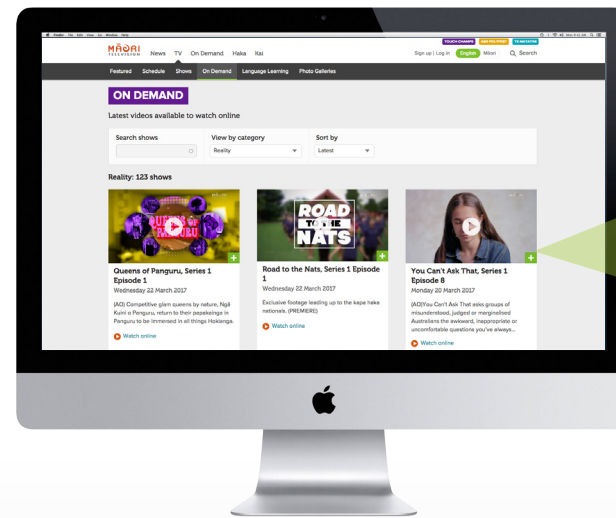

Getting the most from Mai Playlist

1. To get started, make sure you're logged in to the website

2. Wherever there's a green + icon on our website, click to add to Mai Playlist. You can create different playlists depending on who's watching – māmā, tamariki, haka nuts etc.

3. You can find your Mai Playlist in your account area.

4. Now it's time to watch all the stuff you love, uninterrupted!