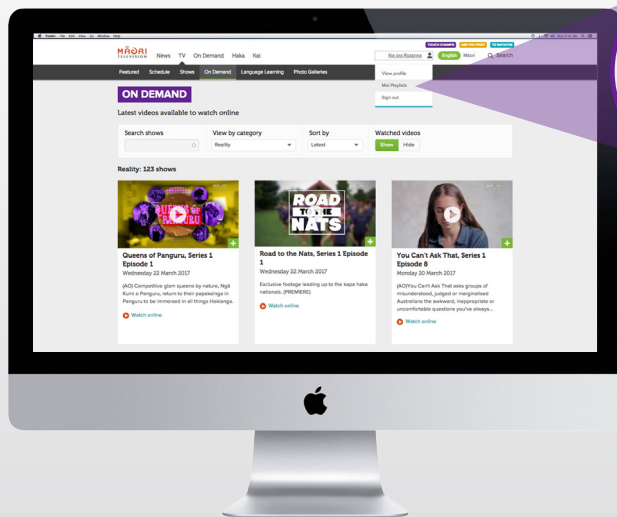

Getting the most from Mai Playlist

1. To get started, make sure you're logged in to the website

2. Wherever there's a green + icon on our website, click to add to Mai Playlist. You can create different playlists depending on who's watching – māmā, tamariki, haka nuts etc.

3. You can find your Mai Playlist in your account area.

4. Now it's time to watch all the stuff you love, uninterrupted!